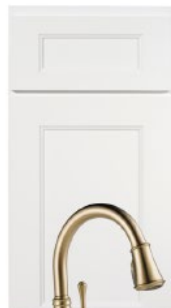

TBD field

CAFÉ

SW 7018 Dovetail

Delta "Cassidy" Faucet

Casablanca
3x6 Honed
Backsplash

Sharp Microwave Drawer

CAFÉ

CAFÉ