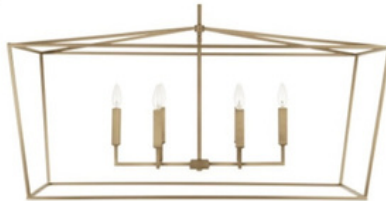

**LAUREL
CROSSING**
BY LEGENDARY HOMES

Curated Selection Boards

LAUREL TRANSITIONAL WARM

MADEIRA

Build Legendary

SELECTIONS SUBJECT TO CHANGE DUE TO AVAILABILITY AND BUILDER'S DISCRETION

LAUREL TRANSITIONAL WARM

INTERIOR TRIM & FIREPLACE

Build Legendary

LAUREL TRANSITIONAL WARM

POWDER ROOM

Build Legendary

LAUREL TRANSITIONAL WARM

KITCHEN/DINING

BACKSPLASH

QUARTZ
COUNTERTOP

HARDWOOD FLOORS

SELECTIONS SUBJECT TO
CHANGE DUE TO
AVAILABILITY AND
BUILDER'S DISCRETION

Build Legendary

LAUREL TRANSITIONAL WARM

FIRST FLOOR BAR

Build Legendary

LAUREL TRANSITIONAL WARM