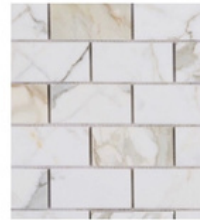

INTERIOR TRIM & FIREPLACE

Build Legendary

LAUREL TRANSITIONAL WARM

POWDER ROOM

Build Legendary

LAUREL TRANSITIONAL WARM

KITCHEN/DINING

BACKSPLASH

QUARTZ
COUNTERTOP

HARDWOOD FLOORS

SELECTIONS SUBJECT TO
CHANGE DUE TO
AVAILABILITY AND
BUILDER'S DISCRETION

Build Legendary

LAUREL TRANSITIONAL WARM

FIRST FLOOR BAR

Build Legendary

LAUREL TRANSITIONAL WARM