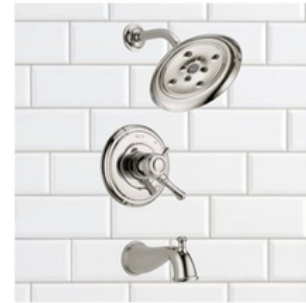

BEDROOMS

Build Legendary

LAUREL TRADITIONAL COOL

HALL BATH

LG Minuet

Selections are subject to change

Build Legendary

LAUREL TRADITIONAL COOL

LOWER LEVEL BATH

Build Legendary

LAUREL TRADITIONAL COOL

OPTIONAL LOWER LEVEL BAR

Build Legendary

LAUREL TRADITIONAL COOL

REAR DECK

Build Legendary