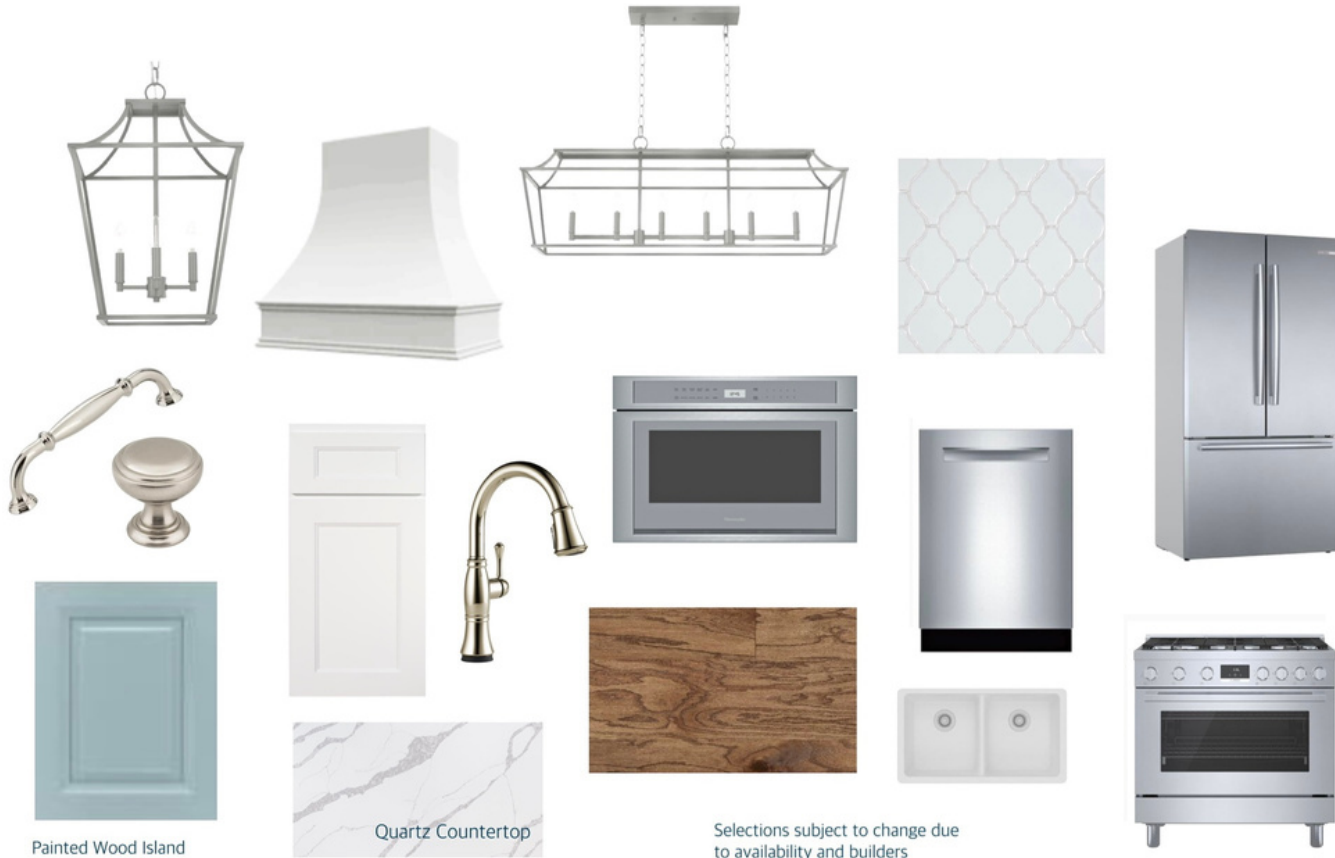

INTERIOR TRIM & FIREPLACE

Build Legendary

LAUREL TRADITIONAL COOL

POWDER ROOM

Build Legendary

LAUREL TRADITIONAL COOL

KITCHEN/DINING

Painted Wood Island