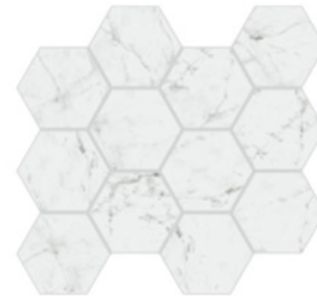

BEDROOMS

Build Legendary

LAUREL TRADITIONAL COOL

HALL BATH

LG Minuet

Selections are subject to change

Build Legendary

LAUREL TRADITIONAL COOL

LOWER LEVEL BATH

Build Legendary

LAUREL TRADITIONAL COOL

OPTIONAL LOWER LEVEL BAR

Build Legendary

LAUREL TRADITIONAL COOL

REAR DECK

Build Legendary