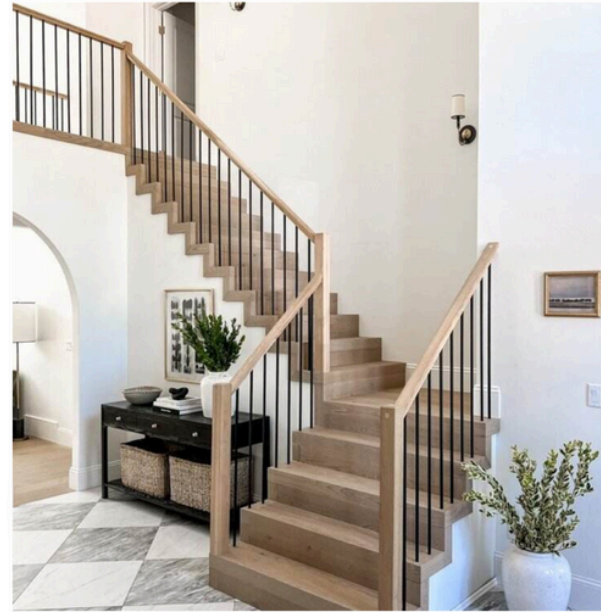

Build Legendary