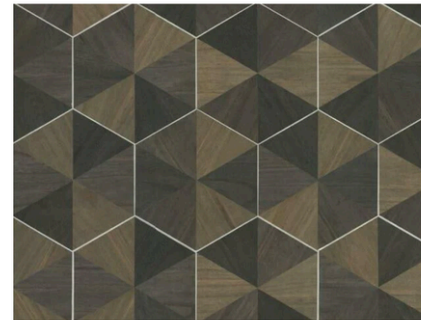

WALLPAPER ADDED TO
BACK OF CUBBIES

Build Legendary