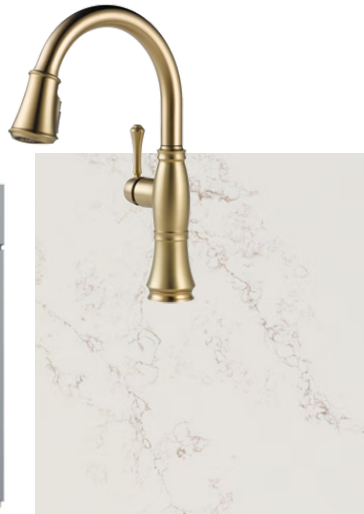

Build Legendary

3512 SHAW AVE.

KITCHEN

Panel Ready

Build Legendary

3512 SHAW AVE.

POWDER ROOM

OPTIONAL WALLPAPER