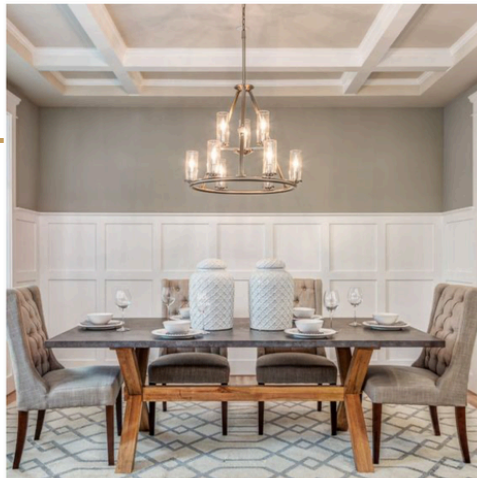

INSPIRATION ONLY

STONE FIREPLACE SURROUND

Build Legendary

3512 SHAW AVE.

DINING ROOM

SW 7624
Slate Tile
Interior / Exterior
Location Number: 233-C6

CEILING DETAIL
DINING ROOM

WALL DETAIL
DINING ROOM

Build Legendary

3512 SHAW AVE.

KITCHEN

Panel Ready

Build Legendary

3512 SHAW AVE.

POWDER ROOM

OPTIONAL WALLPAPER