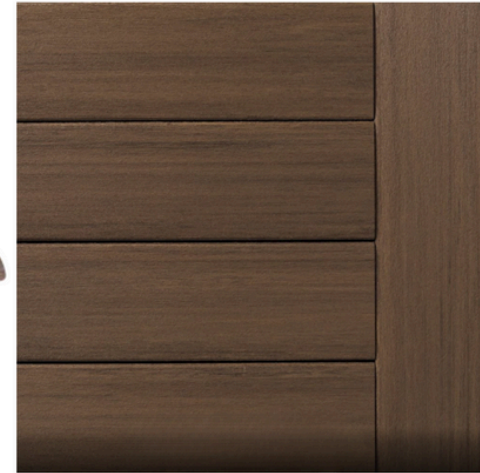

3512 SHAW AVE.

OPTIONAL LOWER LEVEL BAR

Build Legendary

3512 SHAW AVE.

LOWER LEVEL BATH

Build Legendary

3512 SHAW AVE.

OUTDOOR LIVING/UNCOVERED DECK