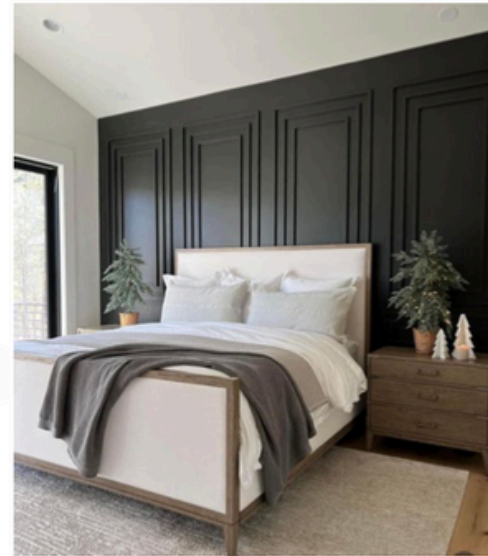

Build Legendary

3512 SHAW AVE.

OWNER'S BEDROOM

OPTIONAL WALLPAPER RECESSED CEILING

INSPIRATION WALL DETAIL

SW 7042
Shoji White
Interior / Exterior
Location Number: 254-C4

SW 7624
Slate Tile
Interior / Exterior
Location Number: 233-C6