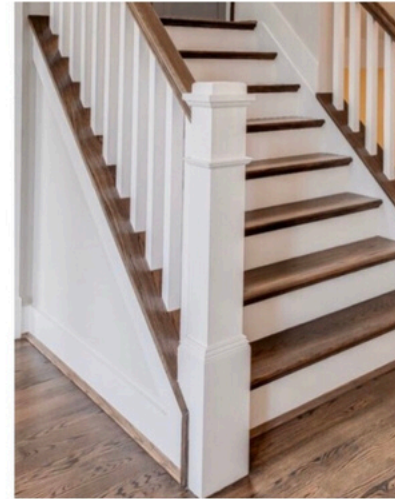

Curated Selection Boards

10171 CROSIER

BLUE ASH

Build Legendary

SELECTIONS SUBJECT TO CHANGE DUE TO AVAILABILITY AND BUILDER'S DISCRETION

Build Legendary

10171 CROSIER

ENTRY