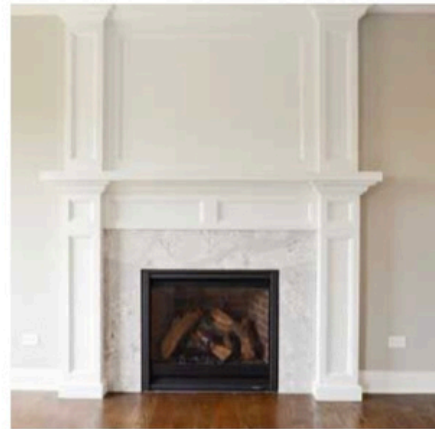

10171 CROSIER

INTERIOR TRIM & FIREPLACE